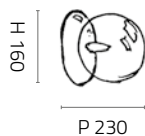

UNICA WALL LAMP

AP.1010/CNL

1 - light wall lamp without power supply.
Glossy black chrome.

G4 LED max 2W - 12V - 110 Lumen - 3000 K
ENERGY CLASS FROM A TO G

BULB NOT INCLUDED

IP20 **CE**