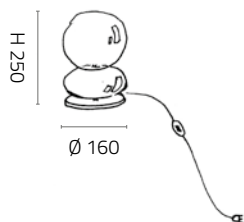

**UNICA HANGING LAMP****SS.1010/CNL**

Hanging lamp without canopy.  
Glossy black chrome.

G4 LED max 2W - 12V - 110 Lumen - 3000 K  
ENERGY CLASS FROM A TO G

**BULB NOT INCLUDED**

**IP20** **CE**

**UNICA TABLE LAMP****LT.1010/CNL**

1 - light table lamp with power supply on plug, ON/OFF.  
Glossy black chrome.

G4 LED max 2W - 12V - 110 Lumen - 3000 K  
ENERGY CLASS FROM A TO G

**BULB NOT INCLUDED**

**IP20** **CE**

**UNICA WALL LAMP****AP.1010/CNL**