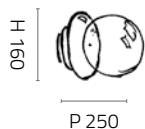

UNICA WALL LAMP

AP.1010/CNL/T

1 - light wall lamp with power supply.
Glossy black chrome.

G4 LED max 2W - 12V - 110 Lumen - 3000 K
ENERGY CLASS FROM A TO G

BULB NOT INCLUDED

IP20 **CE**