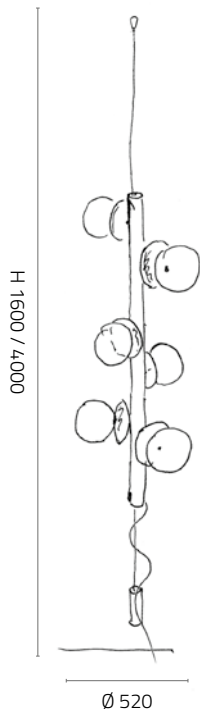

UNICA HANGING FLOOR LAMP

PN.1010/6/CNL

Hanging floor lamp with 6 lights.
Glossy black chrome.

6 x G4 LED max 2W - 12V - 110 Lumen - 3000 K
ENERGY CLASS FROM A TO G

BULB NOT INCLUDED

IP20 **CE**

UNICA HANGING LAMP

SS.1010/CNL

Hanging lamp without canopy.
Glossy black chrome.

G4 LED max 2W - 12V - 110 Lumen - 3000 K
ENERGY CLASS FROM A TO G

BULB NOT INCLUDED

IP20 **CE**