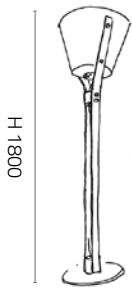

MAÏCON

Painted metal with satin brass details. | Metallo verniciato con particolari in ottone satinato.

Metal colours

NS

Noir sablè
Noir sablè

	Item	Technical data	
MAÏCON FLOOR LAMP	PN.1004/NS/TL	Floor lamp with satin brass details and dimmable remote control. Noir sablè.	

H 1800

Ø 400

LED 24 W + LED 3 W DIMMABLE - 24V
1800 + 280 Lumen - 3000 K
ENERGY CLASS FROM A TO G

BULB INCLUDED

IP20 CE     

MAÏCON HANGING LAMP

SS.1004/40/NS

Hanging lamp with satin brass details.
Noir sablè.

H 530 / 2530

Ø 400

LED 24 W + LED 3 W DIMMABLE - 24V
1800 + 280 Lumen - 3000 K
ENERGY CLASS FROM A TO G

BULB INCLUDED

IP20 CE     