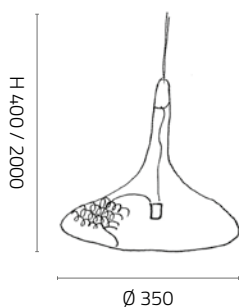

A-shape for hanging lamp and wall lamp mounting.

SS.1002/23/.../.../IP

A-shape for hanging lamp and wall lamp mounting with black fabric cable. IP44.

1 x E14 max 40W - 230V - ENERGY CLASS FROM A TO G

BULB NOT INCLUDED**IP20 IP44 CE**    **LUCE B - SHAPE****SS.1002/34/.../...**

B-shape for hanging lamp and wall lamp mounting.

SS.1002/34/.../.../IP

B-shape for hanging lamp and wall lamp mounting with black fabric cable. IP44.

1 x E14 max 40W - 230V - ENERGY CLASS FROM A TO G

BULB NOT INCLUDED**IP20 IP44 CE**    **LUCE C - SHAPE****SS.1002/35/.../...**