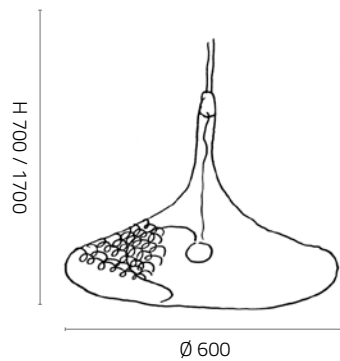

LUCE C2 - SHAPE

SS.1002/60/.../...

C2-shape for hanging lamp mounting.

SS.1002/60/.../.../IP

C2-shape for hanging lamp mounting with black fabric cable. IP44.

1 x E27 max 60W - 230V - ENERGY CLASS FROM A TO G

BULB NOT INCLUDED

IP20 IP44 CE

LUCE TABLE LAMP

LT.1002/20/.../...

Table lamp with D-shape and ON/OFF switch.

LT.1002/20/.../.../CTN

Table lamp with D-shape and ON/OFF switch on black fabric cable.

1 x E27 max 60W - 230V - ENERGY CLASS FROM A TO G

BULB NOT INCLUDED

IP20 CE