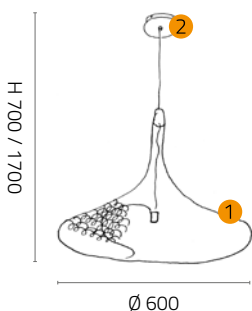

AP.1002/NR/35/ST Wall lamp with C-shape.
Tin-plated.

List of components 3 included:

3 SS.1002/35/ST C-shape for hanging lamp and wall lamp mounting. Tin-plated.	NR. 1
4 AP.1002/NR Arm for wall lamp mounting. Wrinkled matt black with copper details.	NR. 1

1 x E14 max 40W - 230V
ENERGY CLASS FROM A TO G
BULB NOT INCLUDED

IP20 CE

LUCE HANGING LAMP

SS.1002/60/RR/C Hanging lamp Ø 600 mm. with canopy and C2-shape.
Red copper and Copper plated metal frame.

SS.1002/60/ST/CNL/C Hanging lamp Ø 600 mm. with canopy and C2-shape.
Tin plated and Glossy black Chromed metal frame.