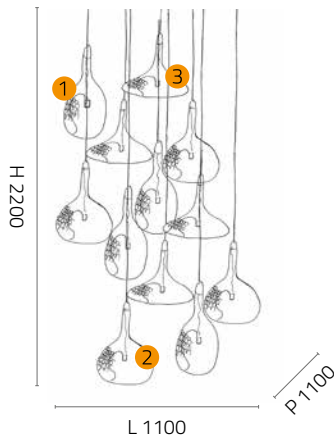

RR

Red copper
Rame rosso

ST

Tin-plated
Stagnato

BICOLOR

RR + ST
RR + ST

Just for art. **LM.1002/6**
Solo per art. **LM.1002/6**

	Item	Technical data
--	------	----------------

LUCE COMPOSITION 1

SS.1002/ COMPOSITION1

Composition with 12 single hanging lamps without canopy.

List of components included:

1	SS.1002/23/RR - A-shape for hanging lamp and wall lamp mounting. Red copper.	NR. 2
1	SS.1002/23/ST - A-shape for hanging lamp and wall lamp mounting. Tin-plated.	NR. 2
2	SS.1002/34/RR - B-shape for hanging lamp and wall lamp mounting. Red copper.	NR. 2
2	SS.1002/34/ST - B-shape for hanging lamp and wall lamp mounting. Tin-plated.	NR. 2
3	SS.1002/35/RR - C-shape for hanging lamp and wall lamp mounting. Red copper.	NR. 2
3	SS.1002/35/ST - C-shape for hanging lamp and wall lamp mounting. Tin-plated.	NR. 2