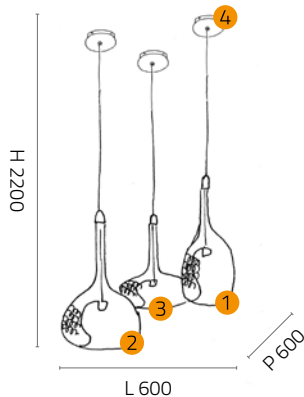

LUCE COMPOSITION 3

SS.1002/ COMPOSITION3

Composition with 3 single hanging lamps with canopy.

List of components included:

1	SS.1002/23/RR - A-shape for hanging lamp and wall lamp mounting. Red copper.	NR. 1
2	SS.1002/34/RR - B-shape for hanging lamp and wall lamp mounting. Red copper.	NR. 1
3	SS.1002/35/RR - C-shape for hanging lamp and wall lamp mounting. Red copper.	NR. 1
4	RS1.1002/RM Canopy for hanging lamp. Copper plated.	NR. 3

3 x E14 max 40W - 230V
ENERGY CLASS FROM A TO G

BULB NOT INCLUDED

IP20 CE