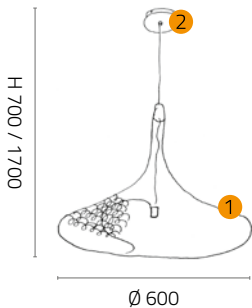

LUCE HANGING LAMP

SS.1002/60/RR/IP/C Hanging lamp Ø 600 mm. with canopy and C2-shape. IP44. Red copper and Copper plated metal frame with black fabric cable.

SS.1002/60/ST/IP/C Hanging lamp Ø 600 mm. with canopy and C2-shape. IP44. Tin plated and Copper plated metal frame with black fabric cable.

List of components included:		
1	SS.1002/60/RR/IP C2-shape for hanging lamp Ø 600 mm. with black fabric cable. IP44. Red copper.	NR. 1
2	RS1.1002/RM Canopy for hanging lamp. Copper plated.	NR. 1
1	SS.1002/60/ST/IP C2-shape for hanging lamp Ø 600 mm. with black fabric cable. IP44. Tin plated	NR. 1
2	RS1.1002/RM Canopy for hanging lamp. Copper plated.	NR. 1

1 x E27 60W - 230V - ENERGY CLASS FROM A TO G

BULB NOT INCLUDED **IP44** CE