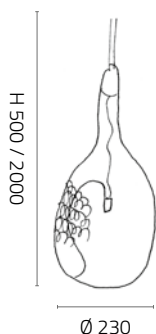

LUCE A - SHAPE

SS.1002/23/.../...

A-shape for hanging lamp and wall lamp mounting.

SS.1002/23/.../.../IP

A-shape for hanging lamp and wall lamp mounting with black fabric cable. IP44.

1 x E14 max 40W - 230V - ENERGY CLASS FROM A TO G

BULB NOT INCLUDED

IP20 IP44 CE