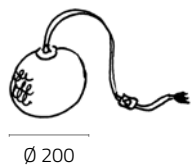

LUCE TABLE LAMP

LT.1002/20/.../...

Table lamp with D-shape and ON/OFF switch.

LT.1002/20/.../.../CTN

Table lamp with D-shape and ON/OFF switch on black fabric cable.

1 x E27 max 60W - 230V - ENERGY CLASS FROM A TO G

BULB NOT INCLUDED

IP20 CE