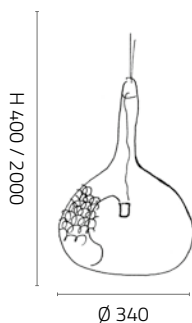

SS.1002/20/.../.../IP

D-shape for hanging lamp and wall lamp mounting with black fabric cable. IP44.

1 x G9 40W - 230V - ENERGY CLASS FROM A TO G

BULB NOT INCLUDED**IP20 IP44 CE**    **LUCE A - SHAPE****SS.1002/23/.../...**

A-shape for hanging lamp and wall lamp mounting.

SS.1002/23/.../.../IP

A-shape for hanging lamp and wall lamp mounting with black fabric cable. IP44.

1 x E14 max 40W - 230V - ENERGY CLASS FROM A TO G

BULB NOT INCLUDED**IP20 IP44 CE**    **LUCE B - SHAPE****SS.1002/34/.../...**