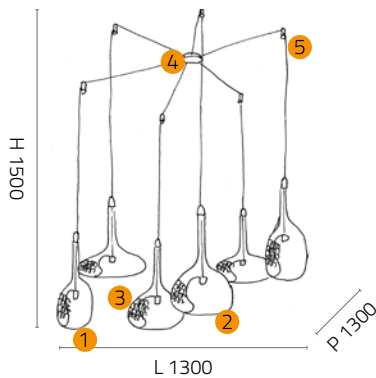

LUCE COMPOSITION 2

SS.1002/ COMPOSITION2

Composition with 6 single hanging lamps
6 - lights canopy and decentralisers.

List of components included:

1	SS.1002/23/RR - A-shape for hanging lamp and wall lamp mounting. Red copper.	NR. 1
1	SS.1002/23/ST - A-shape for hanging lamp and wall lamp mounting. Tin-plated.	NR. 1
2	SS.1002/34/RR - B-shape for hanging lamp and wall lamp mounting. Red copper.	NR. 1
2	SS.1002/34/ST - B-shape for hanging lamp and wall lamp mounting. Tin-plated.	NR. 1
3	SS.1002/35/RR - C-shape for hanging lamp and wall lamp mounting. Red copper.	NR. 1
3	SS.1002/35/ST - C-shape for hanging lamp and wall lamp mounting. Tin-plated.	NR. 1
4	RS6.1002/RM Canopy for a maximum of 6 lights. Copper plated.	NR. 1
5	DC.1002/RM Decentraliser. Copper plated.	NR. 6

6 x E14 max 40W - 230V
ENERGY CLASS FROM A TO G

BULB NOT INCLUDED

IP20 CE