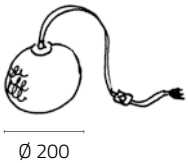

LUCE TABLE LAMP

LT.1002/20/ST/CNL/CTN Table lamp with D-shape and ON/OFF switch on black fabric cable. Tin plated and Glossy black Chromed metal frame.

LT.1002/20/RR/CTN Table lamp with D-shape and ON/OFF switch on black fabric cable. Red copper and Copper-plated metal frame.

1 x G9 40W - 230V
ENERGY CLASS FROM A TO G
BULB NOT INCLUDED

IP20 CE