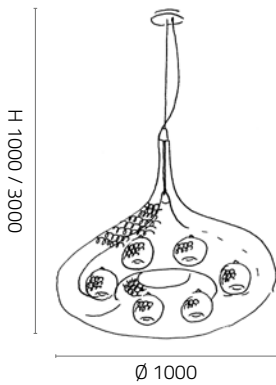

LUCE CHANDELIER

LM.1002/6/RR+ST/CNL 6-light /ampoule chandelier.
Bicolor and Glossy black Chromed metal frame.

LM.1002/6/RR+ST 6-light /ampoule chandelier.
Bicolor and Copper-plated metal frame.

LM.1002/6/ST/CNL 6-light /ampoule chandelier.
Tin plated and Glossy black Chromed metal frame.

LM.1002/6/ST 6-light /ampoule chandelier.
Tin plated and Copper-plated metal frame.

LM.1002/6/RR/CNL 6-light /ampoule chandelier.
Red copper and Glossy black Chromed metal frame.

LM.1002/6/RR 6-light /ampoule chandelier.
Red copper and Copper-plated metal frame.

6 x E14 max 40W - 230V
ENERGY CLASS FROM A TO G
BULB NOT INCLUDED

IP20 CE