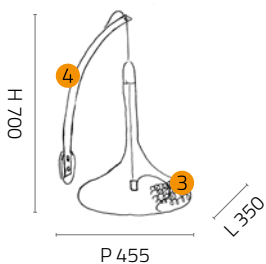

List of components 1 included:

1 SS.1002/23/ST A-shape for hanging lamp and wall lamp mounting. Tin-plated.	NR. 1
4 AP.1002/NR Arm for wall lamp mounting. Wrinkled matt black with copper details.	NR. 1

AP.1002/NR/34/ST Wall lamp with B-shape.
Tin-plated.

List of components 2 included:

2 SS.1002/34/ST B-shape for hanging lamp and wall lamp mounting. Tin-plated.	NR. 1
4 AP.1002/NR Arm for wall lamp mounting. Wrinkled matt black with copper details.	NR. 1