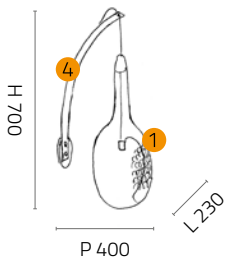

LUCE WALL LAMPS

AP.1002/NR/23/ST Wall lamp with A-shape.
Tin-plated.

List of components 1 included:

1 SS.1002/23/ST A-shape for hanging lamp and wall lamp mounting. Tin-plated.	NR. 1
4 AP.1002/NR Arm for wall lamp mounting. Wrinkled matt black with copper details.	NR. 1