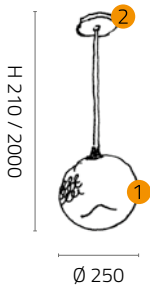

LUCE HANGING LAMP

SS.1002/20/RR/IP/C Single hanging lamp with D-shape and canopy. IP44. Red copper and Copper-plated metal frame with black fabric cable.

SS.1002/20/ST/IP/C Single hanging lamp with D-shape and canopy. IP44. Tin plated and Copper-plated metal frame with black fabric cable.

List of components included:		
1	SS.1002/20/RR/CTN/IP D-shape for hanging lamp Ø 200 mm. with black fabric cable. IP44. Tin-plated.	NR. 1
2	RS1.1002/RM Canopy for hanging lamp. Copper plated.	NR. 1
1	SS.1002/20/ST/CTN/IP D-shape for hanging lamp Ø 200 mm. with black fabric cable. IP44. Tin-plated.	NR. 1
2	RS1.1002/RM Canopy for hanging lamp. Copper plated.	NR. 1

1 x G9 40W - 230V - ENERGY CLASS FROM A TO G

BULB NOT INCLUDED **IP44** CE