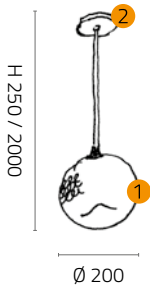

LUCE HANGING LAMP

SS.1002/20/ST/CNL/CTN/C Single hanging lamp with D-shape and canopy - Tin plated and Glossy black Chromed metal frame with black fabric cable.

SS.1002/20/RR/CTN/C Single hanging lamp with D-shape and canopy - Red copper and Copper-plated metal frame with black fabric cable.

List of components included:		
1	SS.1002/20/ST/CNL/CTN D-shape for hanging lamp Ø 200 mm. with black fabric cable. Tin-plated.	NR. 1
2	RS1.1002/CNL Canopy for hanging lamp. Glossy black Chrome.	NR. 1
1	SS.1002/20/RR/CTN D-shape for hanging lamp Ø 200 mm. with black fabric cable. Red copper.	NR. 1
2	RS1.1002/RM Canopy for hanging lamp. Copper plated.	NR. 1

1 x G9 40W - 230V
ENERGY CLASS FROM A TO G
BULB NOT INCLUDED

IP20 CE