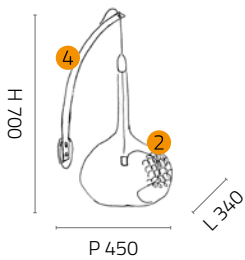

List of components 1 included:

1 SS.1002/23/ST A-shape for hanging lamp and wall lamp mounting. Tin-plated.	NR. 1
4 AP.1002/NR Arm for wall lamp mounting. Wrinkled matt black with copper details.	NR. 1