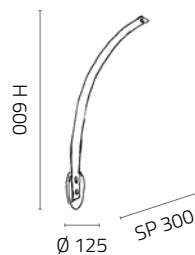

LUCE ONLY FRAME WALL LAMP

AP.1002/NR

Arm for wall lamp mounting.
Wrinkled matt black with copper details.

AP.1002/NR/CNL

Arm for wall lamp mounting.
Wrinkled matt black with Glossy black Chromed details.

NR

LUCE CANOPY 1 LIGHT

RS1.1002/RM

Canopy for hanging lamp.
Copper plated.

RS1.1002/CNL

Canopy for hanging lamp.
Glossy black Chrome.

LUCE CANOPY 6 LIGHTS

RS6.1002/RM

Canopy for hanging lamp.
Copper plated.

RS6.1002/CNL

Canopy for hanging lamp.
Glossy black Chrome.