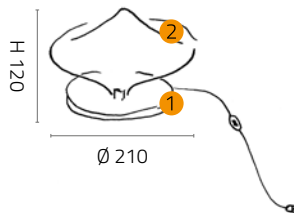

ESSENZA BIG TABLE LAMP

LT.1009/1/G

1 - light table lamp with on/off switch on cable.
Glossy black chromed metal.

List of components included:

1	LT.1009/1/CNL Only frame 1 - light table lamp Glossy black chromed metal.	NR. 1
2	VTBG.1009/T Borosilicate big glass.	NR. 1

G4 - LED max 2W - 12V - 110 Lumen - 3000 K
ENERGY CLASS FROM A TO G

BULB NOT INCLUDED

IP20 **CE**