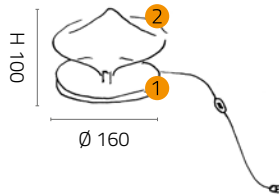

List of components included:

1	LT.1009/1/CNL Only frame 1 - light table lamp Glossy black chromed metal.	NR. 1
2	VTBP.1009/T Borosilicate small glass.	NR. 1

G4 - LED max 2W - 12V - 110 Lumen - 3000 K
ENERGY CLASS FROM A TO G

BULB NOT INCLUDED

IP20 **CE**