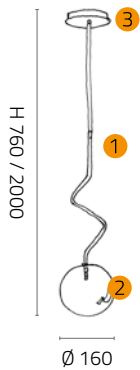

Glass shapes

VTBS.1009/T

Ø 160 mm

VTBG.1009/T

Ø 210 mm - H 70 mm

VTBP.1009/T

Ø 160 mm - H 50 mm

	Item	Technical data
--	------	----------------

ESSENZA HANGING LAMP

SS.1009/CNL/VTBS/C Single hanging lamp with canopy and Sphere in Borosilicate transparent glass. Glossy black chrom.

List of components included:		
1 SS.1009/CNL Only frame - 1 - light hanging lamp without canopy. Glossy black chromed metal.	NR. 1	
2 VTBS.1009/T Sphere in Borosilicate transparent glass.	NR. 1	
3 RS1.1009/CNL 1 - light canopy with power supply. Glossy black chromed metal.	NR. 1	

List of components included:		
1 SS.1009/CNL/D Only frame with straight rod - 1-light hanging lamp without canopy. Glossy black chromed metal.	NR. 1	
2 VTBS.1009/T Sphere in Borosilicate transparent glass.	NR. 1	
3 RS1.1009/CNL 1 - light canopy with power supply. Glossy black chromed metal.	NR. 1	