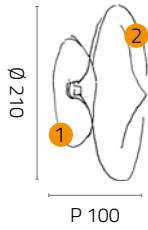

ESSENZA BIG WALL LAMP

AP.1009/G

1 - light wall lamp with remote power supply.
Glossy black chromed metal.

List of components included:

1	AP.1009/CNL Only frame without power supply 1 - light wall lamp Glossy black chromed metal.	NR. 1
2	VTBG.1009/T Borosilicate big glass.	NR. 1
	AL4.1009 Power supply 4W 12V	NR. 1

G4 - LED max 2W - 12V - 110 Lumen - 3000 K
ENERGY CLASS FROM A TO G

BULB NOT INCLUDED

IP20 **CE**