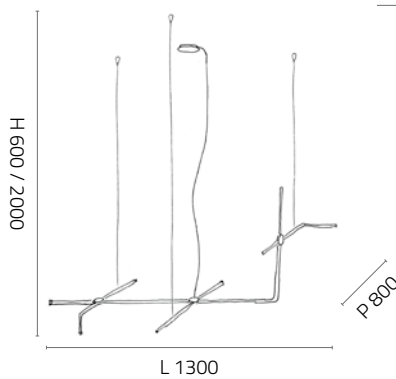

ESSENZA BIG WALL LAMP

AP.1009/G

1 - light wall lamp with remote power supply.
Glossy black chromed metal.

List of components included:

1	AP.1009/CNL Only frame without power supply 1 - light wall lamp Glossy black chromed metal.	NR. 1
2	VTBG.1009/T Borosilicate big glass.	NR. 1
	AL4.1009 Power supply 4W 12V	NR. 1

G4 - LED max 2W - 12V - 110 Lumen - 3000 K
ENERGY CLASS FROM A TO G

BULB NOT INCLUDED

IP20 **CE**

ESSENZA CHANDELIER ONLY FRAME

LM.1009/8/CNL

Only frame - 8 - lights chandelier with canopy.
Glossy black chromed metal.

8 x G4 - LED max 2W - 12V - 110 Lumen - 3000 K
ENERGY CLASS FROM A TO G

BULB NOT INCLUDED

IP20 **CE**

ESSENZA HANGING LAMP ONLY FRAME

SS.1009/CNL

Only frame - 1 - light hanging lamp without canopy.
Glossy black chromed metal.

G4 - LED max 2W - 12V - 110 Lumen - 3000 K
ENERGY CLASS FROM A TO G

BULB NOT INCLUDED

IP20 **CE**

ESSENZA HANGING LAMP ONLY FRAME

SS.1009/CNL/D

Only frame with straight rod - 1-light hanging lamp without canopy. Glossy black chromed metal.

G4 - LED max 2W - 12V - 110 Lumen - 3000 K
ENERGY CLASS FROM A TO G

BULB NOT INCLUDED

IP20 **CE**