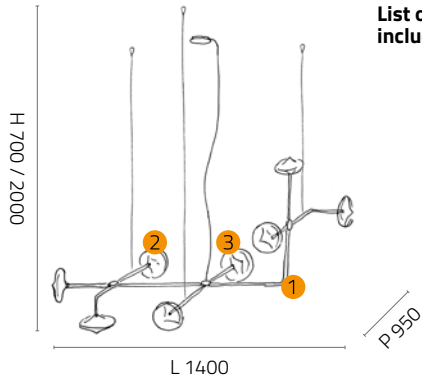

ESSENZA CHANDELIER

LM.1009/8

8 - lights chandelier.
Glossy black chromed metal.

List of components included:

1	LM.1009/8/CNL Only frame 8 - lights chandelier with canopy Glossy black chromed metal.	NR. 1
2	VTBP.1009/T Borosilicate small glass.	NR. 4
3	VTBG.1009/T Borosilicate big glass.	NR. 4

8 x G4 - LED max 2W - 12V - 110 Lumen - 3000 K
ENERGY CLASS FROM A TO G

BULB NOT INCLUDED

IP20 **CE**

ESSENZA SMALL TABLE LAMP

LT.1009/1/P

1 - light table lamp with on/off switch on cable.
Glossy black chromed metal.