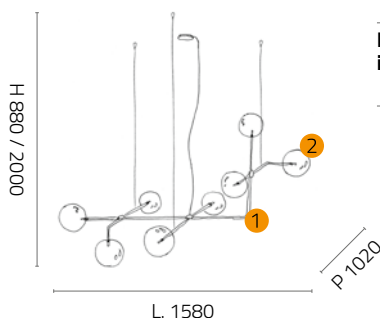

ESSENZA CHANDELIER

LM.1009/8/VTBS 8-lights chandelier with canopy and Spheres in Borosilicate transparent glass. Glossy black chromed metal.

List of components included:		
1 SS.1009/8/CNL Only frame - 8 - lights chandelier with canopy. Glossy black chromed metal.	NR. 1	
2 VTBS.1009/T Sphere in Borosilicate transparent glass.	NR. 8	

8 x G4 - LED max 2W - 12V - 110 Lumen - 3000 K

ENERGY CLASS FROM A TO G

BULB NOT INCLUDED

IP20 CE