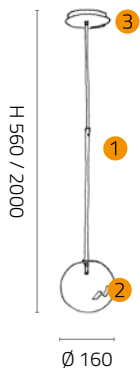

Glass shapes

VTBS.1009/T

Ø 160 mm

VTBG.1009/T

Ø 210 mm - H 70 mm

VTBP.1009/T

Ø 160 mm - H 50 mm

	Item	Technical data
--	------	----------------

ESSENZA HANGING LAMP

SS.1009/CNL/VTBS/C Single hanging lamp with canopy and Sphere in Borosilicate transparent glass. Glossy black chrom.

List of components included:		
1 SS.1009/CNL Only frame - 1 - light hanging lamp without canopy. Glossy black chromed metal.	NR. 1	
2 VTBS.1009/T Sphere in Borosilicate transparent glass.	NR. 1	
3 RS1.1009/CNL 1 - light canopy with power supply. Glossy black chromed metal.	NR. 1	

1 x G4 - LED max 2W - 12V - 110 Lumen - 3000 K

ENERGY CLASS FROM A TO G

BULB NOT INCLUDED

IP20 CE

ESSENZA HANGING LAMP

SS.1009/CNL/D/VTBS/C Single hanging lamp with straight rod, canopy and Sphere in Borosilicate transparent glass. Glossy black chromed metal.

List of components included:		
1 SS.1009/CNL/D Only frame with straight rod - 1-light hanging lamp without canopy. Glossy black chromed metal.	NR. 1	
2 VTBS.1009/T Sphere in Borosilicate transparent glass.	NR. 1	
3 RS1.1009/CNL 1 - light canopy with power supply. Glossy black chromed metal.	NR. 1	