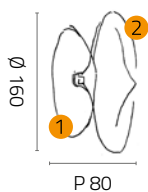

ESSENZA SMALL WALL LAMP

AP.1009/P

1 - light wall lamp with remote power supply.
Glossy black chromed metal.

List of components included:

1	AP.1009/CNL Only frame without power supply 1 - light wall lamp Glossy black chromed metal.	NR. 1
2	VTBP.1009/T Borosilicate small glass.	NR. 1
	AL4.1009 Power supply 4W 12V	NR. 1

G4 - LED max 2W - 12V - 110 Lumen - 3000 K
ENERGY CLASS FROM A TO G

BULB NOT INCLUDED

IP20 **CE**